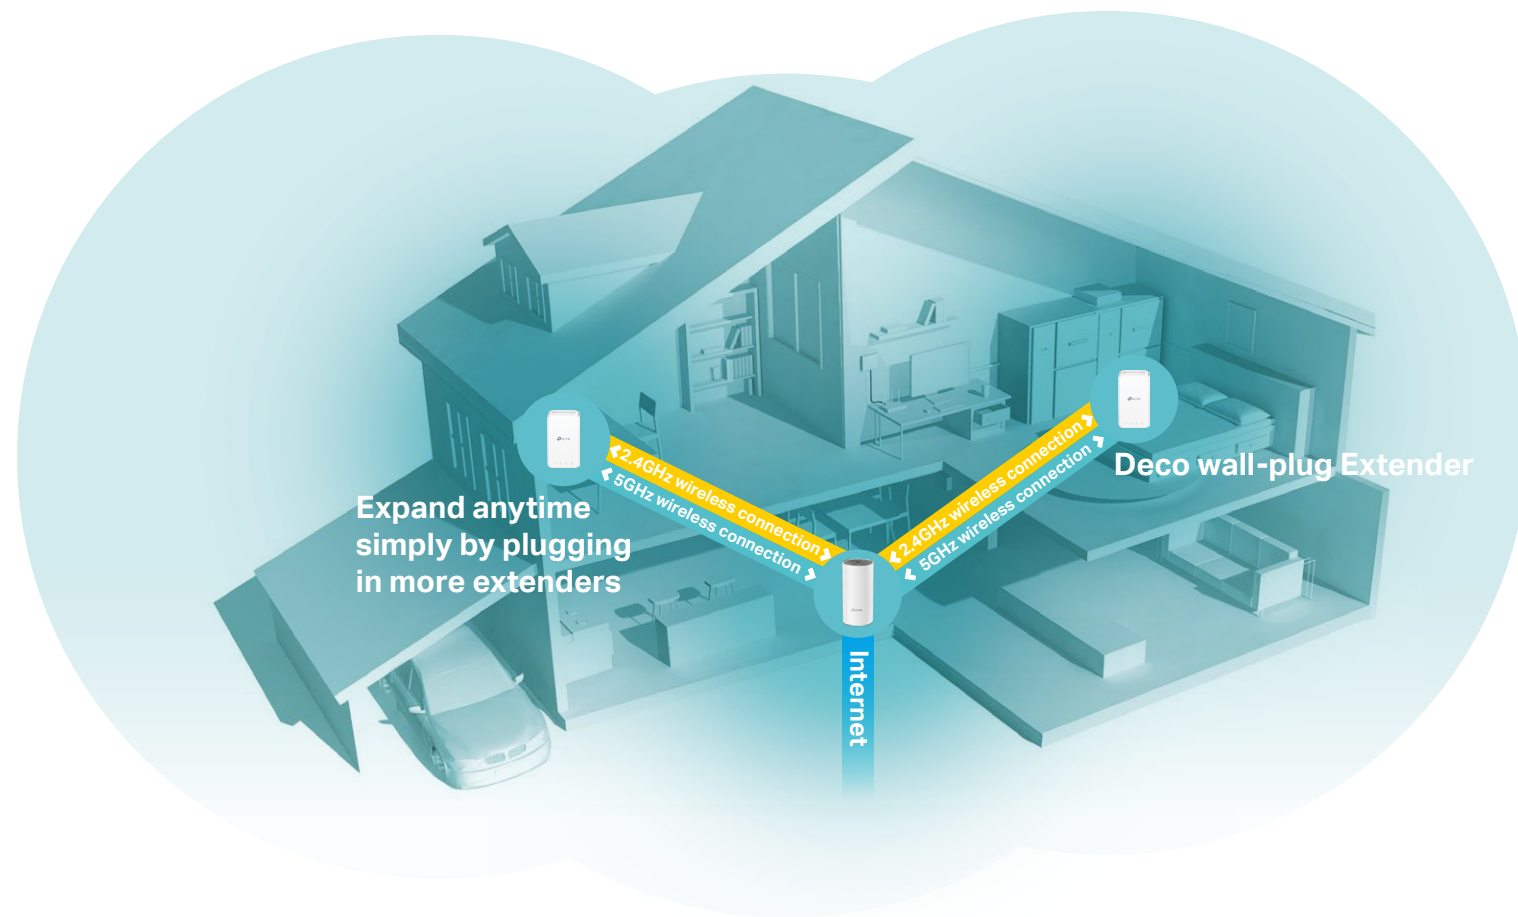

Whole Home Mesh Wi-Fi System
Seamless Roaming | Parental Controls | Adaptive Path Selection

AC1200 Whole Home Mesh Wi-Fi System

Deco E3

Highlights

Fast Mesh Wi-Fi for Your Whole Home

Deco is the simplest way to guarantee a strong Wi-Fi signal in every corner of your home. Enjoy fast, stable connections for an army of devices in a whole-home coverage. Setup is made easier with the Deco app walking you through every step.

Wi-Fi Dead-Zone Killer

Eliminate weak signal areas with whole home Wi-Fi. No more searching around for a stable connection.

Convenient Plug-In Wi-Fi

Simply plug the compact extender Deco M3W into a wall outlet to easily extend your Mesh Wi-Fi coverage.

* Deco M3W needs to work with Deco routers to extend Mesh Wi-Fi.

Seamless Roaming with One Wi-Fi Name

Deco units work together to form one unified Wi-Fi network with a single network name. Walk through your home and stay connected with the fastest possible speeds, made possible by Deco's seamless coverage and Plug & Play Mesh Technology.

Parental Controls

Limit online time and block inappropriate websites according to unique profiles created for each family member.

Features

Assisted Setup

Easily set up Decos and find the ideal spot to place each unit