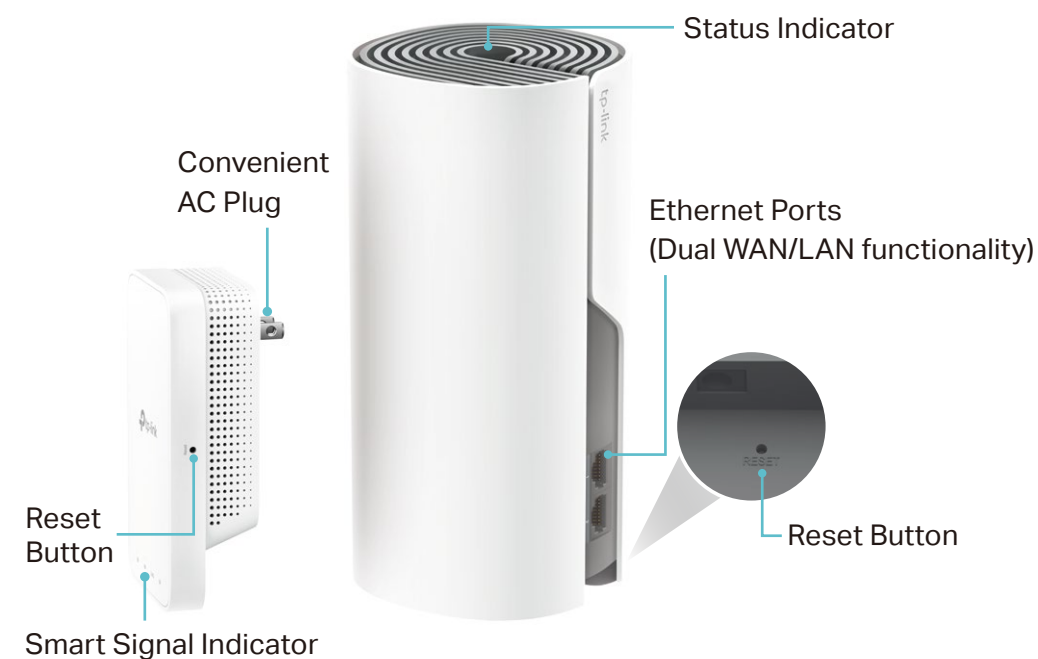

- Router Mode – Create an instant private wireless network
- Access Point Mode – Create Wi-Fi access for any existing wired network

Work with All Deco Models

Form a Mesh network with your desired Deco models

All Deco models can work together. Just expand Mesh Wi-Fi coverage anytime by adding more Decos

Specifications

Hardware

- Ports: Deco E4R: 2 10/100Mbps WAN/LAN Ports, 1 Power Port; Deco M3W: N/A
- Buttons: Deco E4R: 1 Reset button; Deco M3W: 1 Reset button
- Antenna Type: Deco E4R: 2 internal dual-band antennas
Deco M3W: 2 internal dual-band antennas
- Dimensions: Deco E4R: 7.5 × 3.6 × 3.6 in. (190.5 × 90.7 × 90.7 mm)
Deco M3W (without plug): 4.9 × 2.7 × 1.4 in. (124 × 69 × 35 mm)
- Power Adapter Input: Deco E4R: 100-240V~ 50/60Hz 0.3A
Deco M3W: 100-240V~ 50/60Hz 0.3A
- Power Adapter Output: Deco E4R: 12V = 1A; Deco M3W: N/A